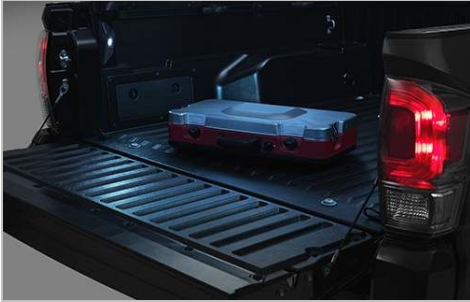

2019 Toyota Tacoma 4x4 Double Cab 6A with Standard Package Accessories

Squamish Toyota
39150 Queens Way
Squamish BC V8B 0K8
Phone: (604) 567-8888

Bed Lighting Kit

$366.78

High-performance LED truck bed lighting helps improve cargo management at night or in dark locations •Two separate light assemblies—on the inside bed walls and near the rear of the cargo area—provide excellent light distribution while loading and unloading •Precise placement angles lights toward important cargo locations •Constructed of high-quality, durable materials