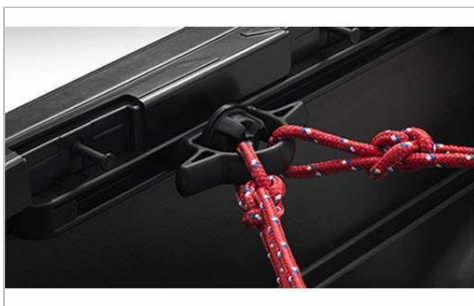

Power Tailgate Lock

\$437.60

Add even more convenience and security with the Power Tailgate Lock. This system locks and unlocks the vehicle's tailgate remotely using the original vehicle key fob.

Exterior Accessories

Bed Cleat

\$53.40

Further enhance your Tacoma's utility and versatility by adding some additional tie-down bed cleats. The tie-down bed cleats are fully adjustable and slide along your Tacoma's bed rail system. They are held in place by a spring-loaded, twist/locking clamp, giving you the ultimate flexibility to place them anywhere along your bed rails.